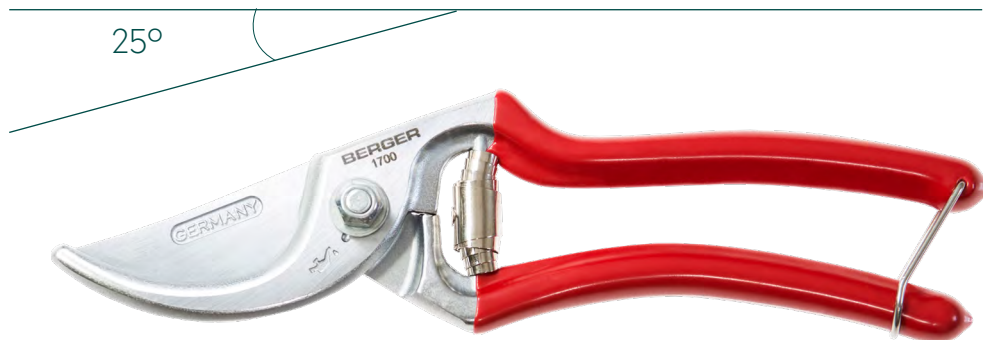

# BERGER

made to cut. 1919

1700

Top

Product Data Sheet  
27.04.2026

## Classic Hand Scissors | Angled cutting head

- 25° angled model
- Dipped handles
- Ring closure

**Weight** 276 g | 0.61 lb

**Length** 220 mm | 8.66 inch

**PU** 6

**EAN**

**UPC**

**Country of origin** Germany